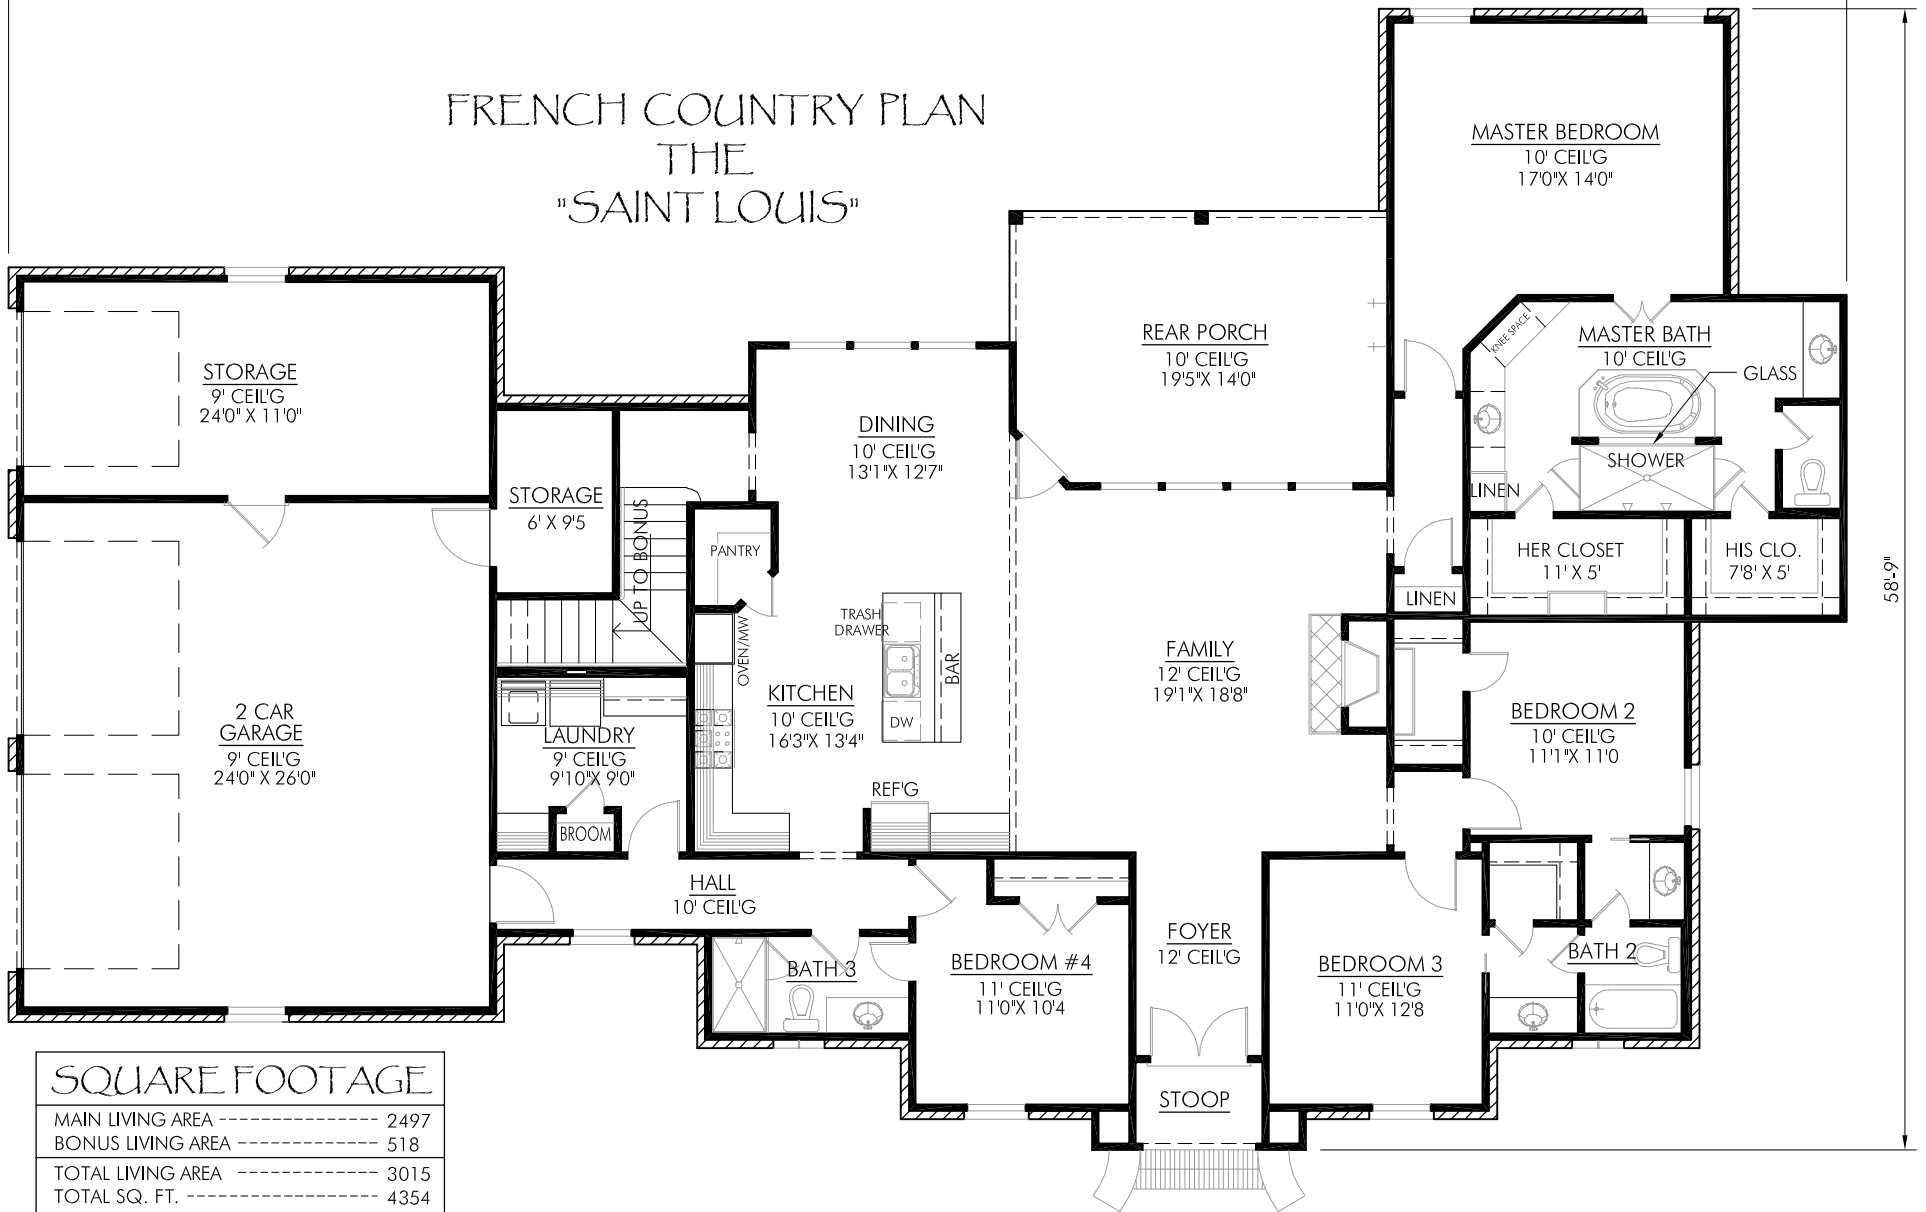

94'-7"

FRENCH COUNTRY PLAN THE "SAINT LOUIS"

58'-9"

SQUARE FOOTAGE	
MAIN LIVING AREA	2497
BONUS LIVING AREA	518
TOTAL LIVING AREA	3015
TOTAL SQ. FT.	4354

copyright Madden Home Design