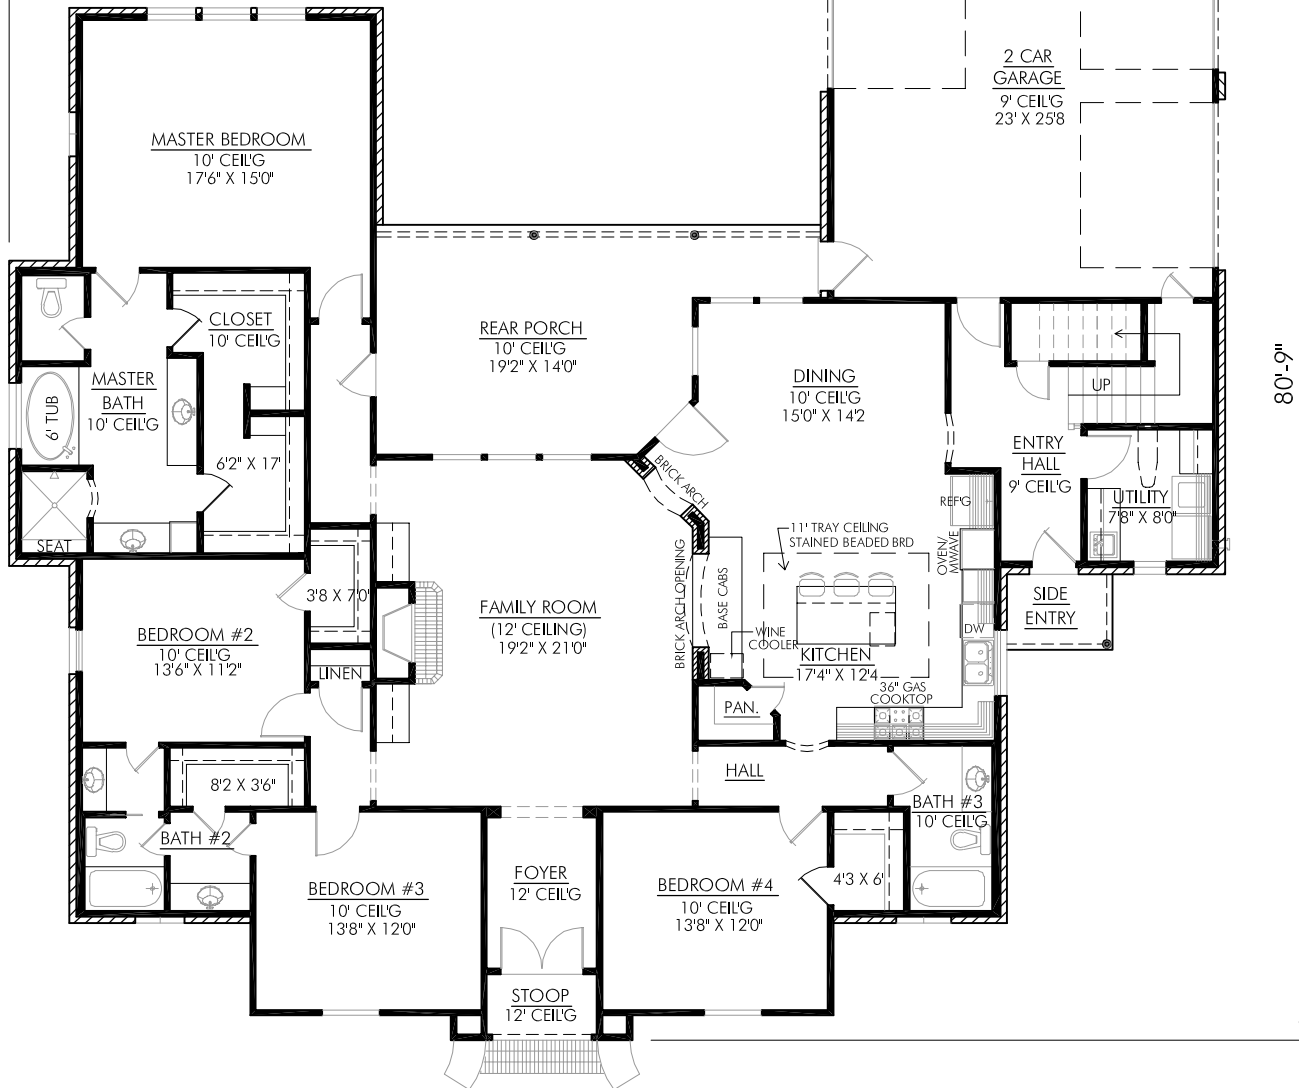

73'-8 1/2"

# FRENCH COUNTRY PLAN "ROSEFINE"

SQUARE FOOTAGE	
LIVING AREA	2780
BONUS ROOM	481
TOTAL LMNG	3261
TOTAL SQ. FT.	4495

copyright Madden Home Design

80'-9"