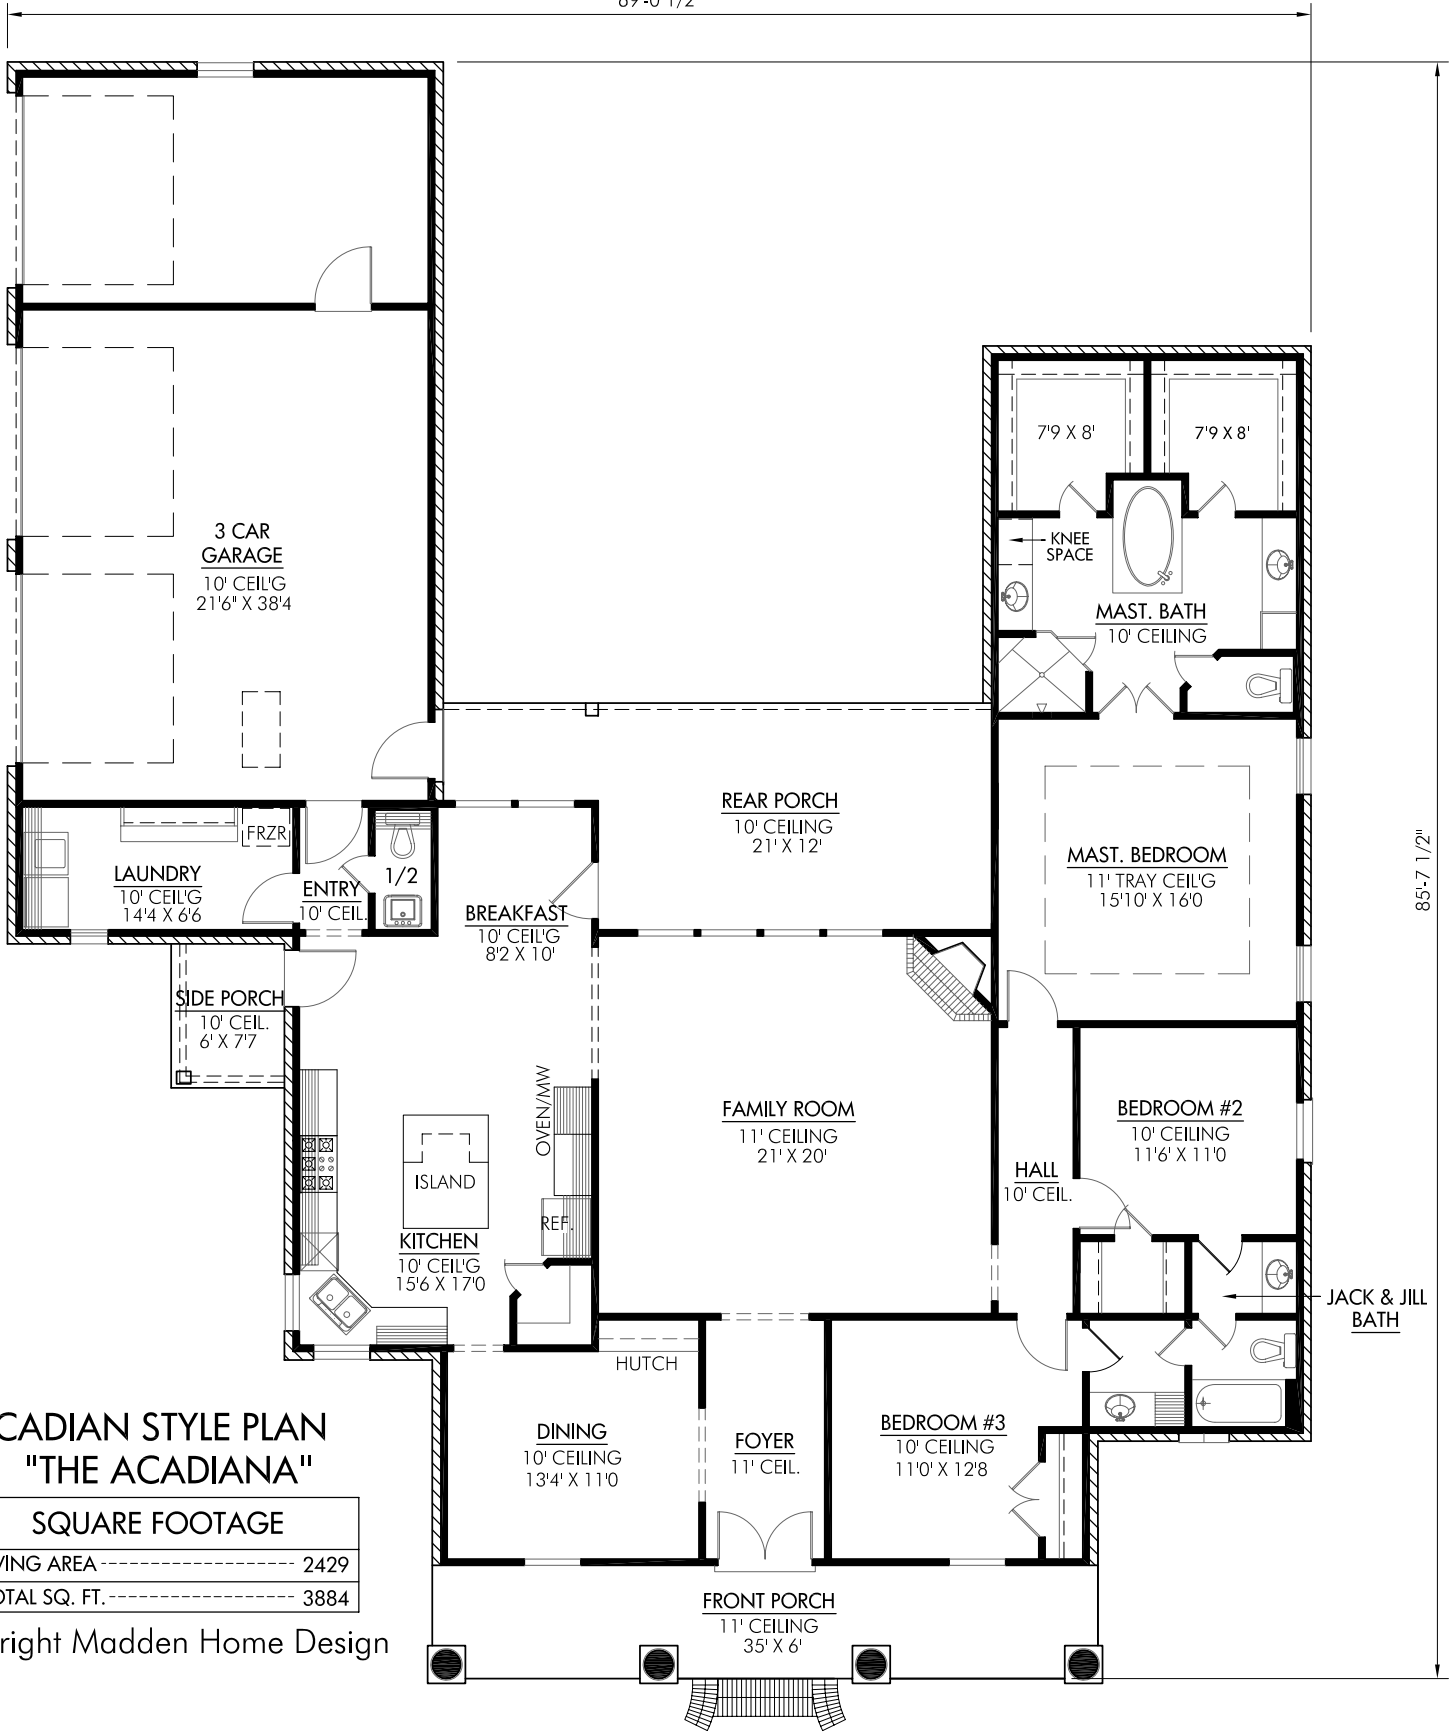

69'-0 1/2"

85'-7 1/2"

**ACADIAN STYLE PLAN  
"THE ACADIANA"**

SQUARE FOOTAGE	
LIVING AREA	2429
TOTAL SQ. FT.	3884

copyright Madden Home Design