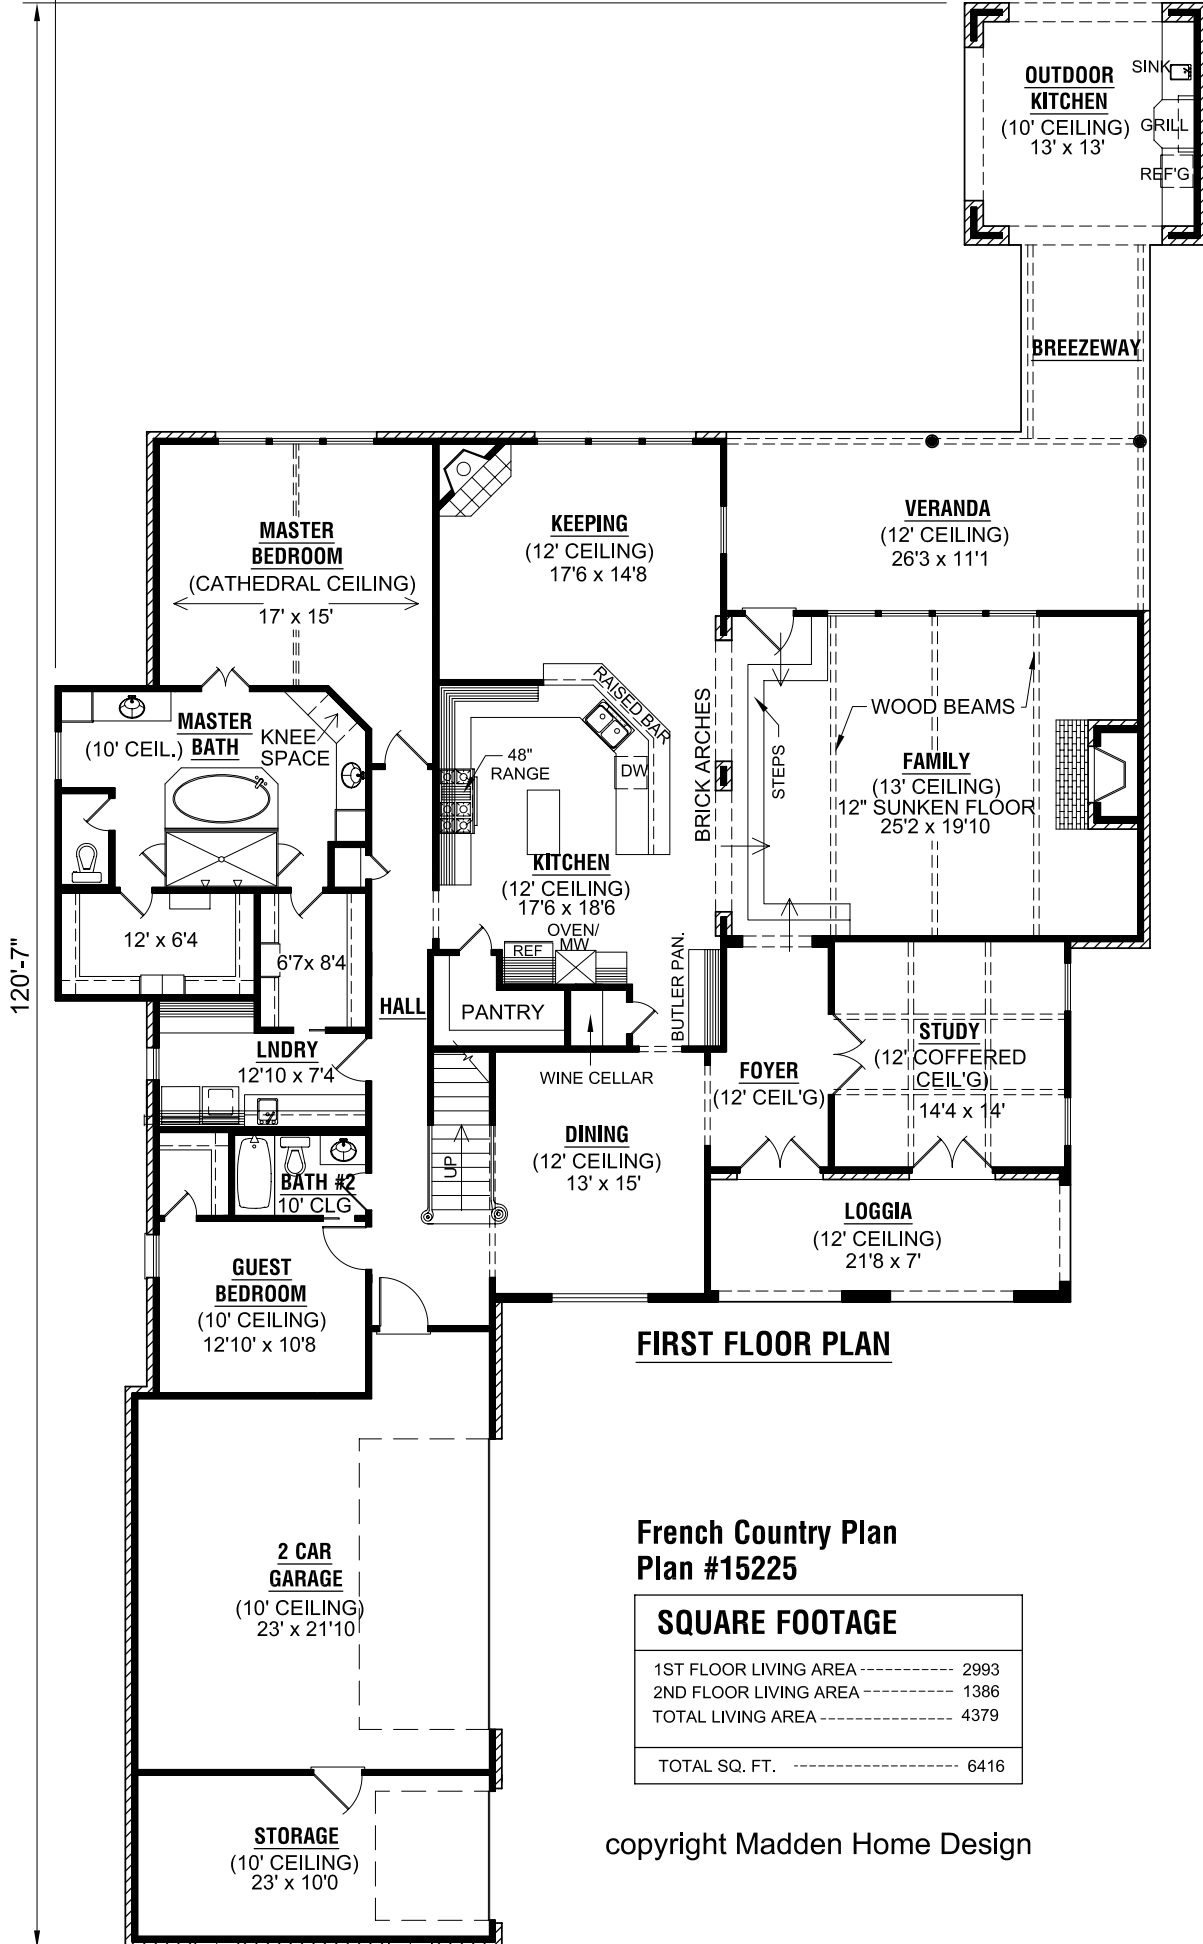

71'-4"

FIRST FLOOR PLAN

**French Country Plan
Plan #15225**

SQUARE FOOTAGE	
1ST FLOOR LIVING AREA	2993
2ND FLOOR LIVING AREA	1386
TOTAL LIVING AREA	4379
TOTAL SQ. FT.	6416