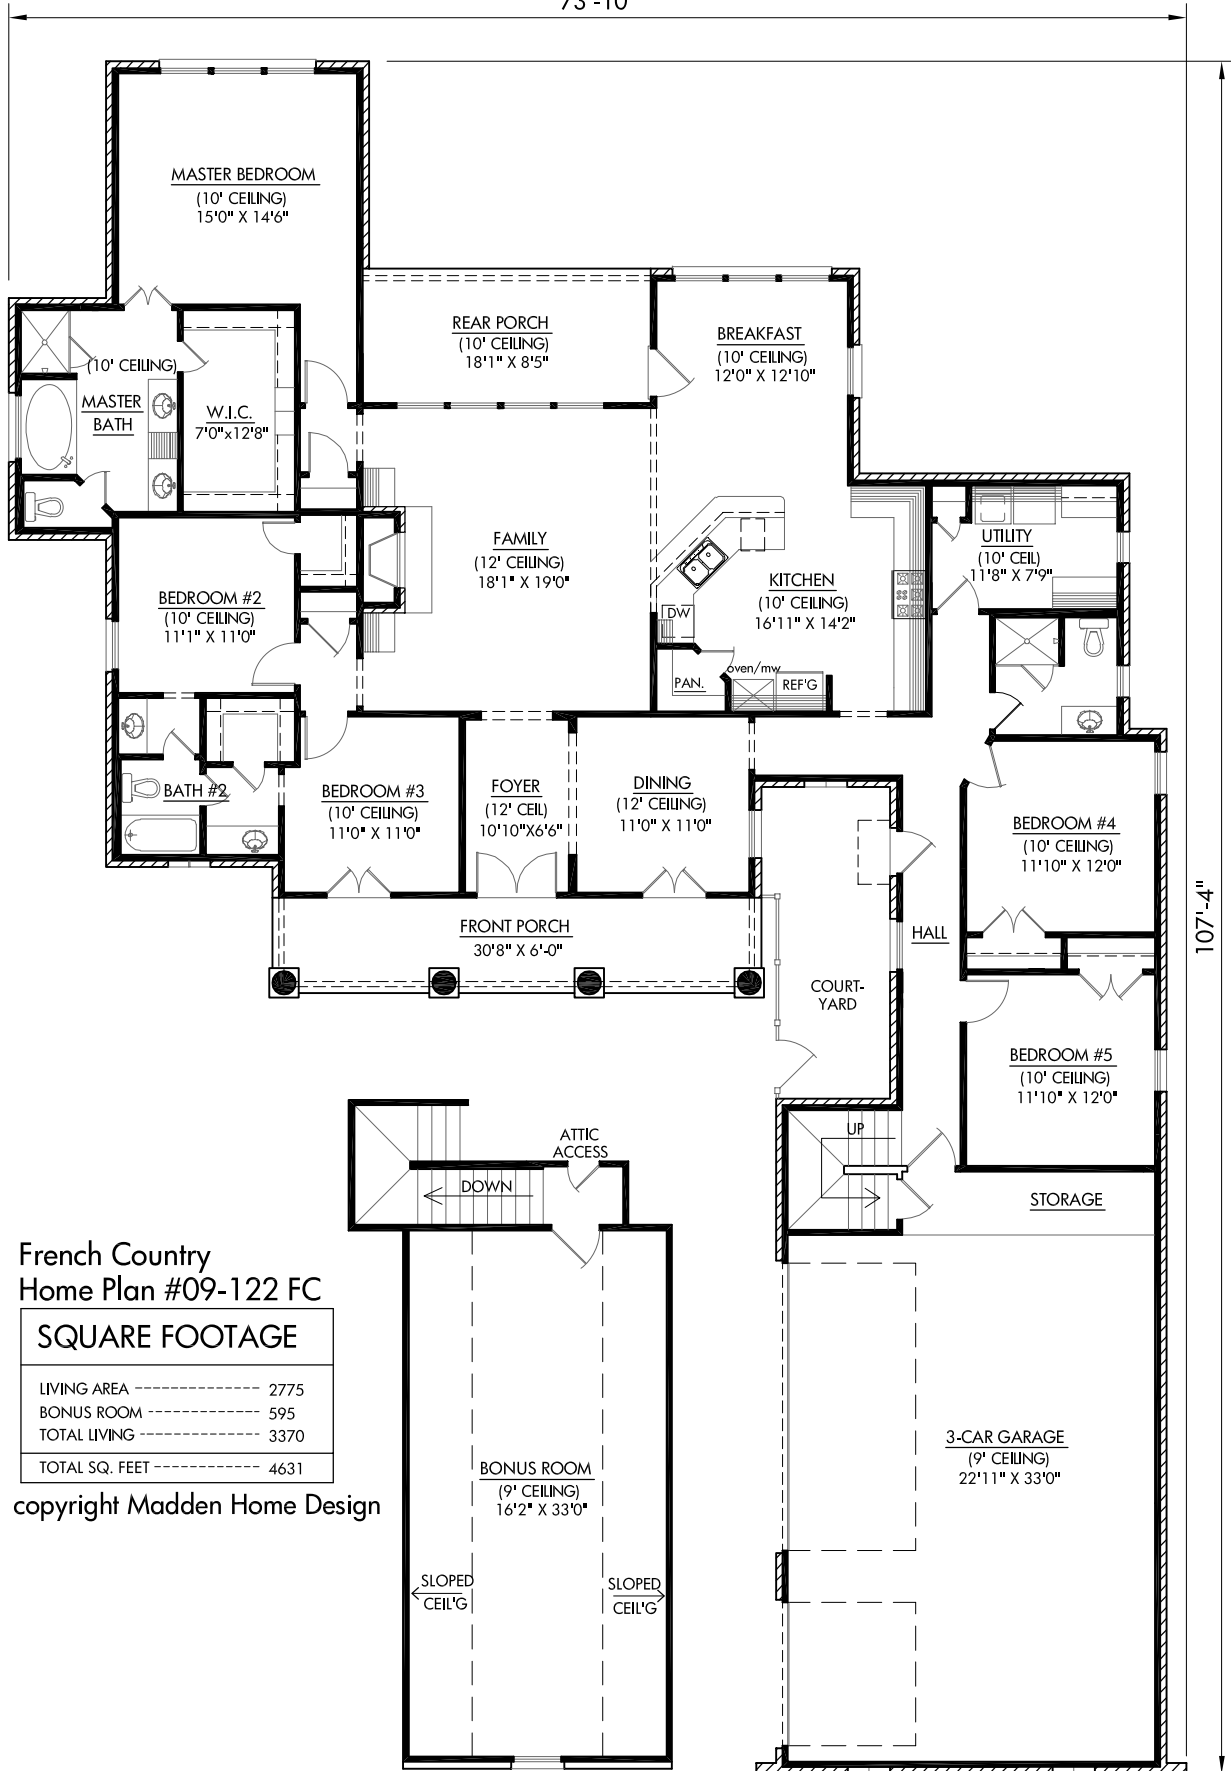

73'-10"

French Country
Home Plan #09-122 FC

SQUARE FOOTAGE

LIVING AREA	-----	2775
BONUS ROOM	-----	595
TOTAL LIVING	-----	3370
TOTAL SQ. FEET	-----	4631

copyright Madden Home Design