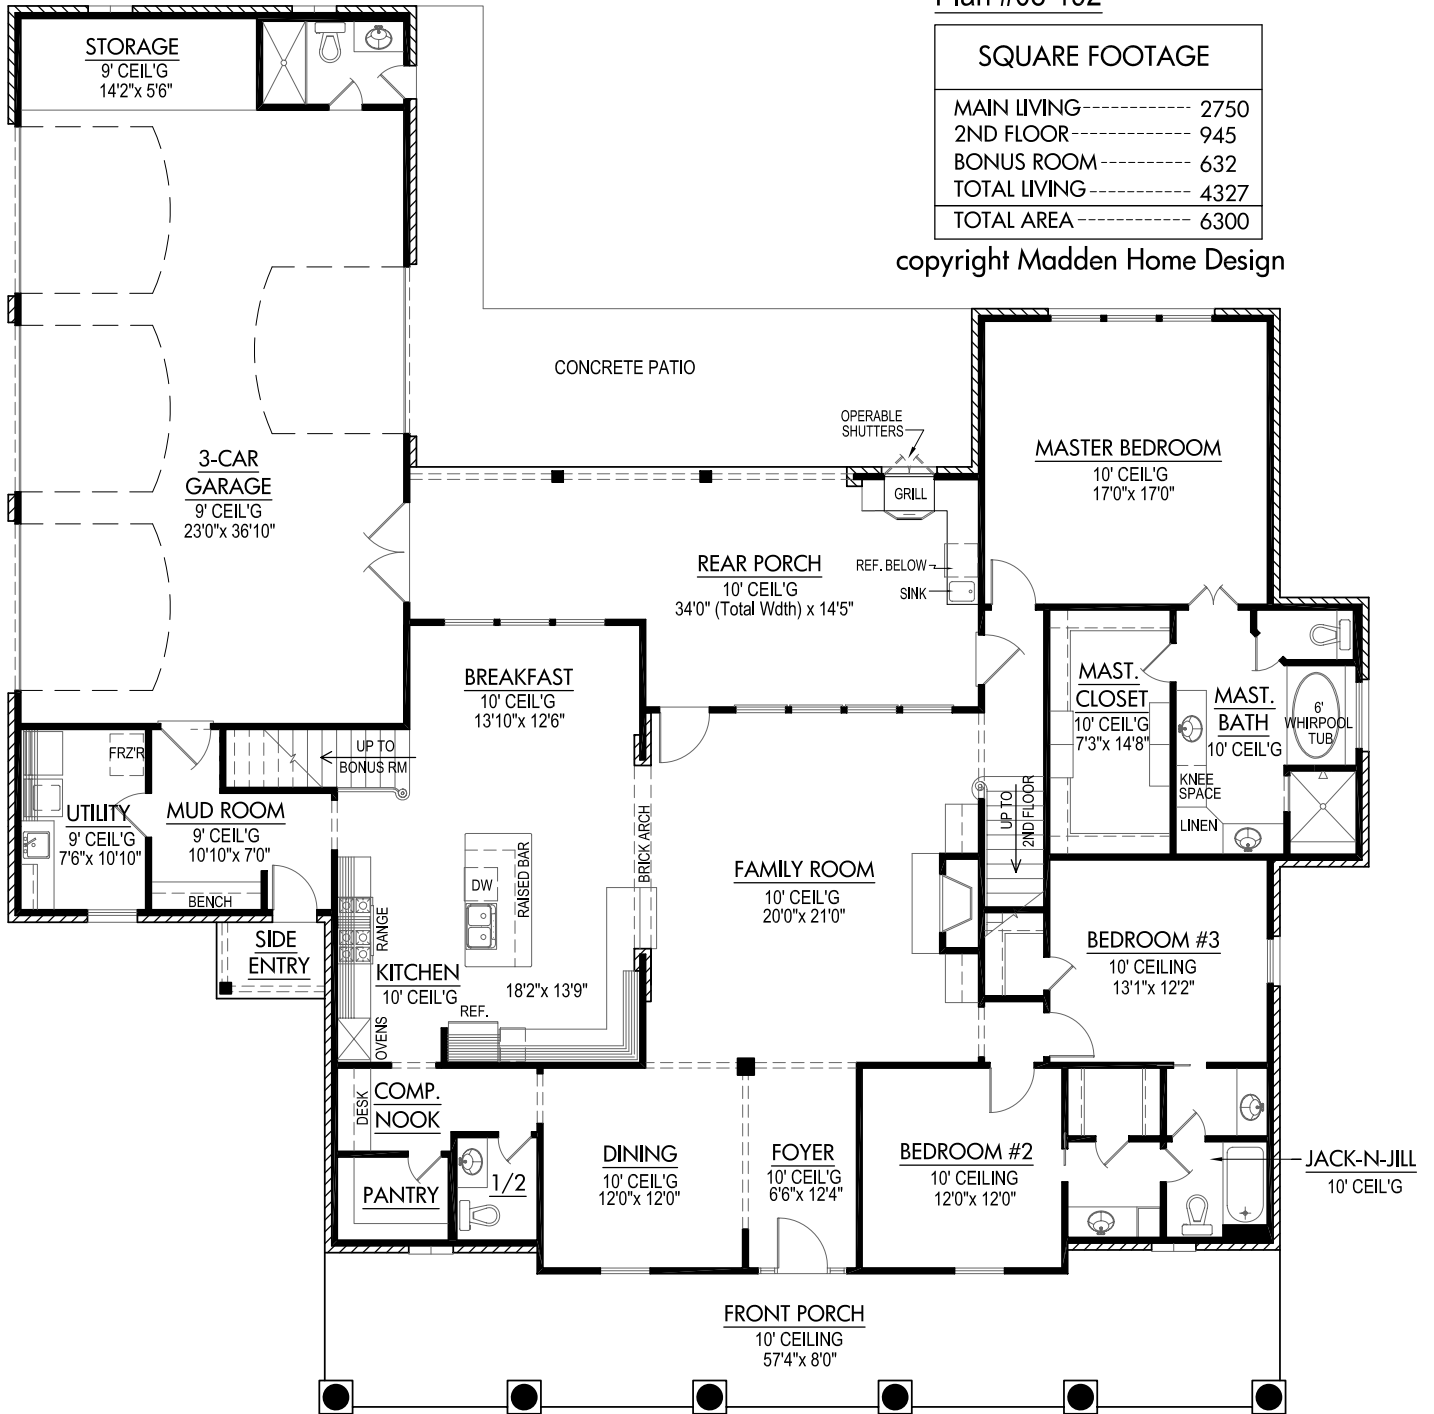

LOUISIANA
SOUTHERN STYLE
Plan #08-192

SQUARE FOOTAGE	
MAIN LIVING	2750
2ND FLOOR	945
BONUS ROOM	632
TOTAL LIVING	4327
TOTAL AREA	6300

copyright Madden Home Design

FIRST FLOOR PLAN