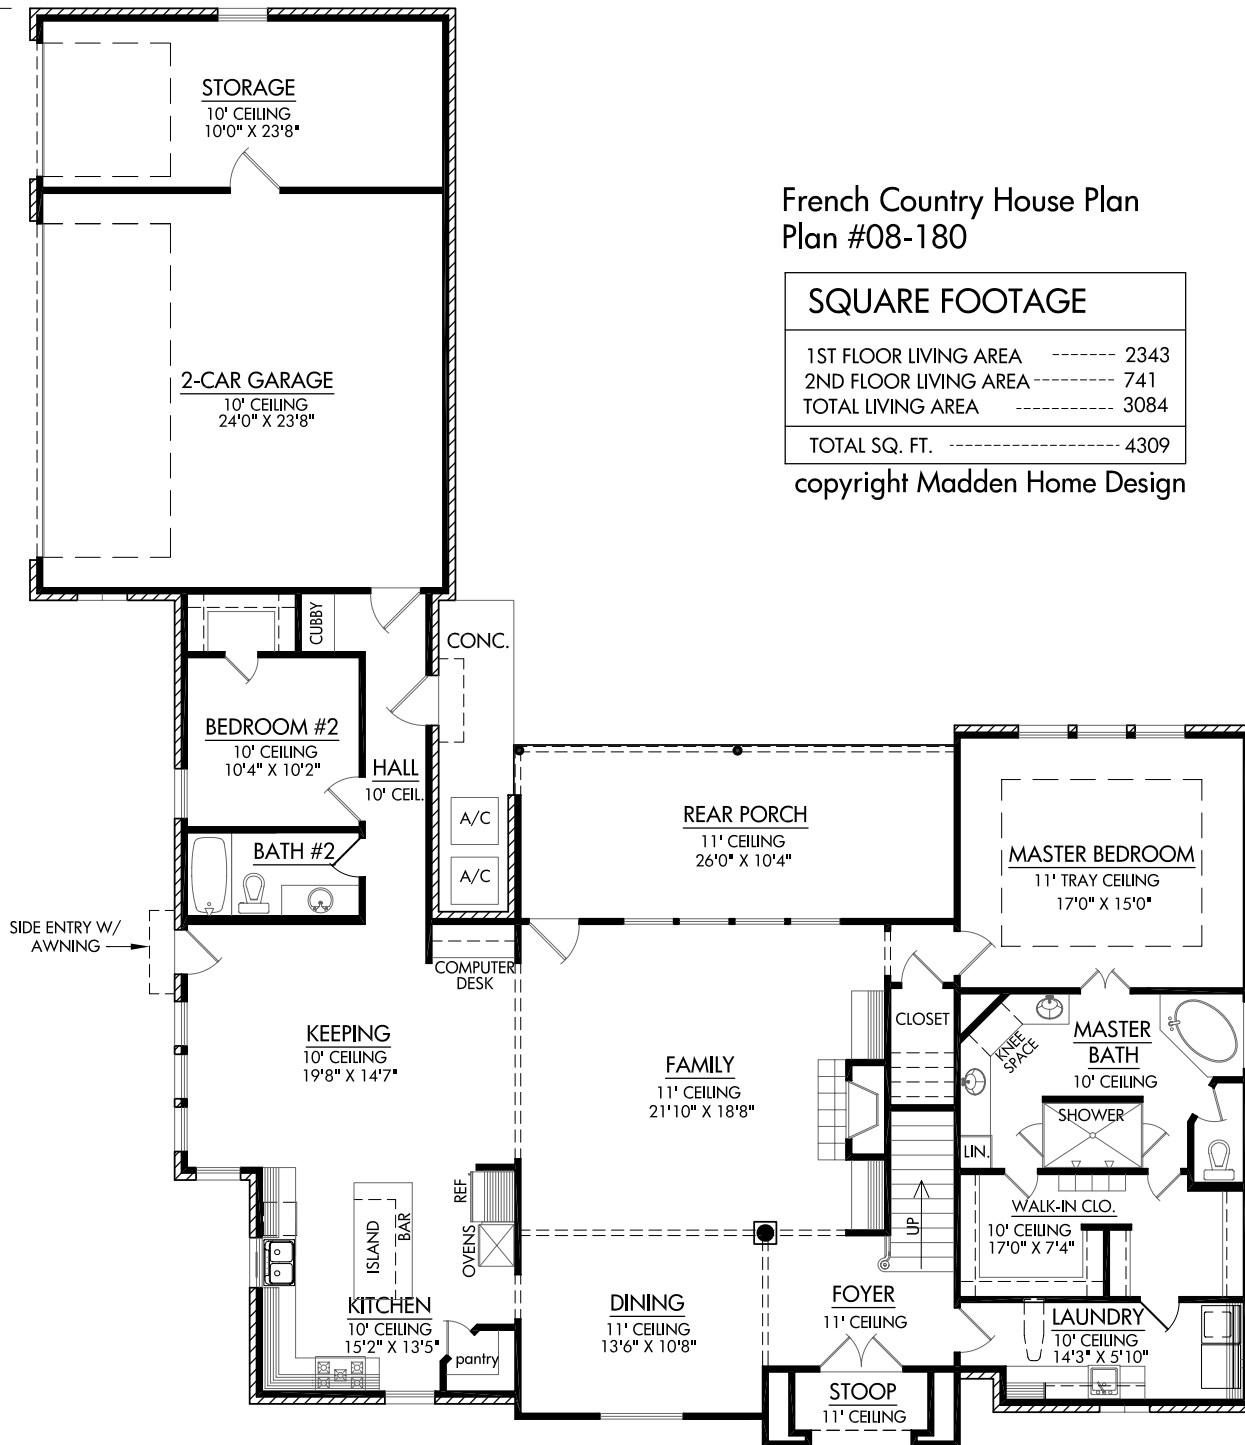

73'-6"

86'-3"

French Country House Plan Plan #08-180

SQUARE FOOTAGE

1ST FLOOR LIVING AREA	-----	2343
2ND FLOOR LIVING AREA	-----	741
TOTAL LIVING AREA	-----	3084
TOTAL SQ. FT.	-----	4309

copyright Madden Home Design

FIRST FLOOR PLAN

2ND LEVEL FLOOR PLAN