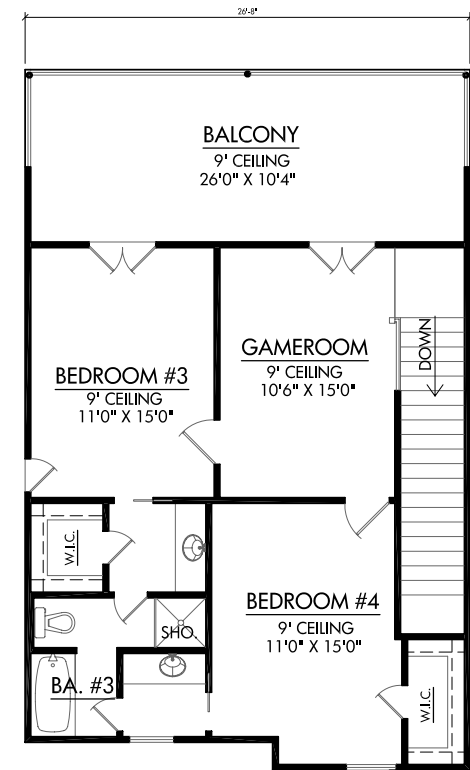

73'-6"

86'-3"

French Country House Plan Plan #08-180

SQUARE FOOTAGE

1ST FLOOR LIVING AREA	-----	2343
2ND FLOOR LIVING AREA	-----	741
TOTAL LIVING AREA	-----	3084
TOTAL SQ. FT.	-----	4309

copyright Madden Home Design

FIRST FLOOR PLAN

2ND LEVEL FLOOR PLAN