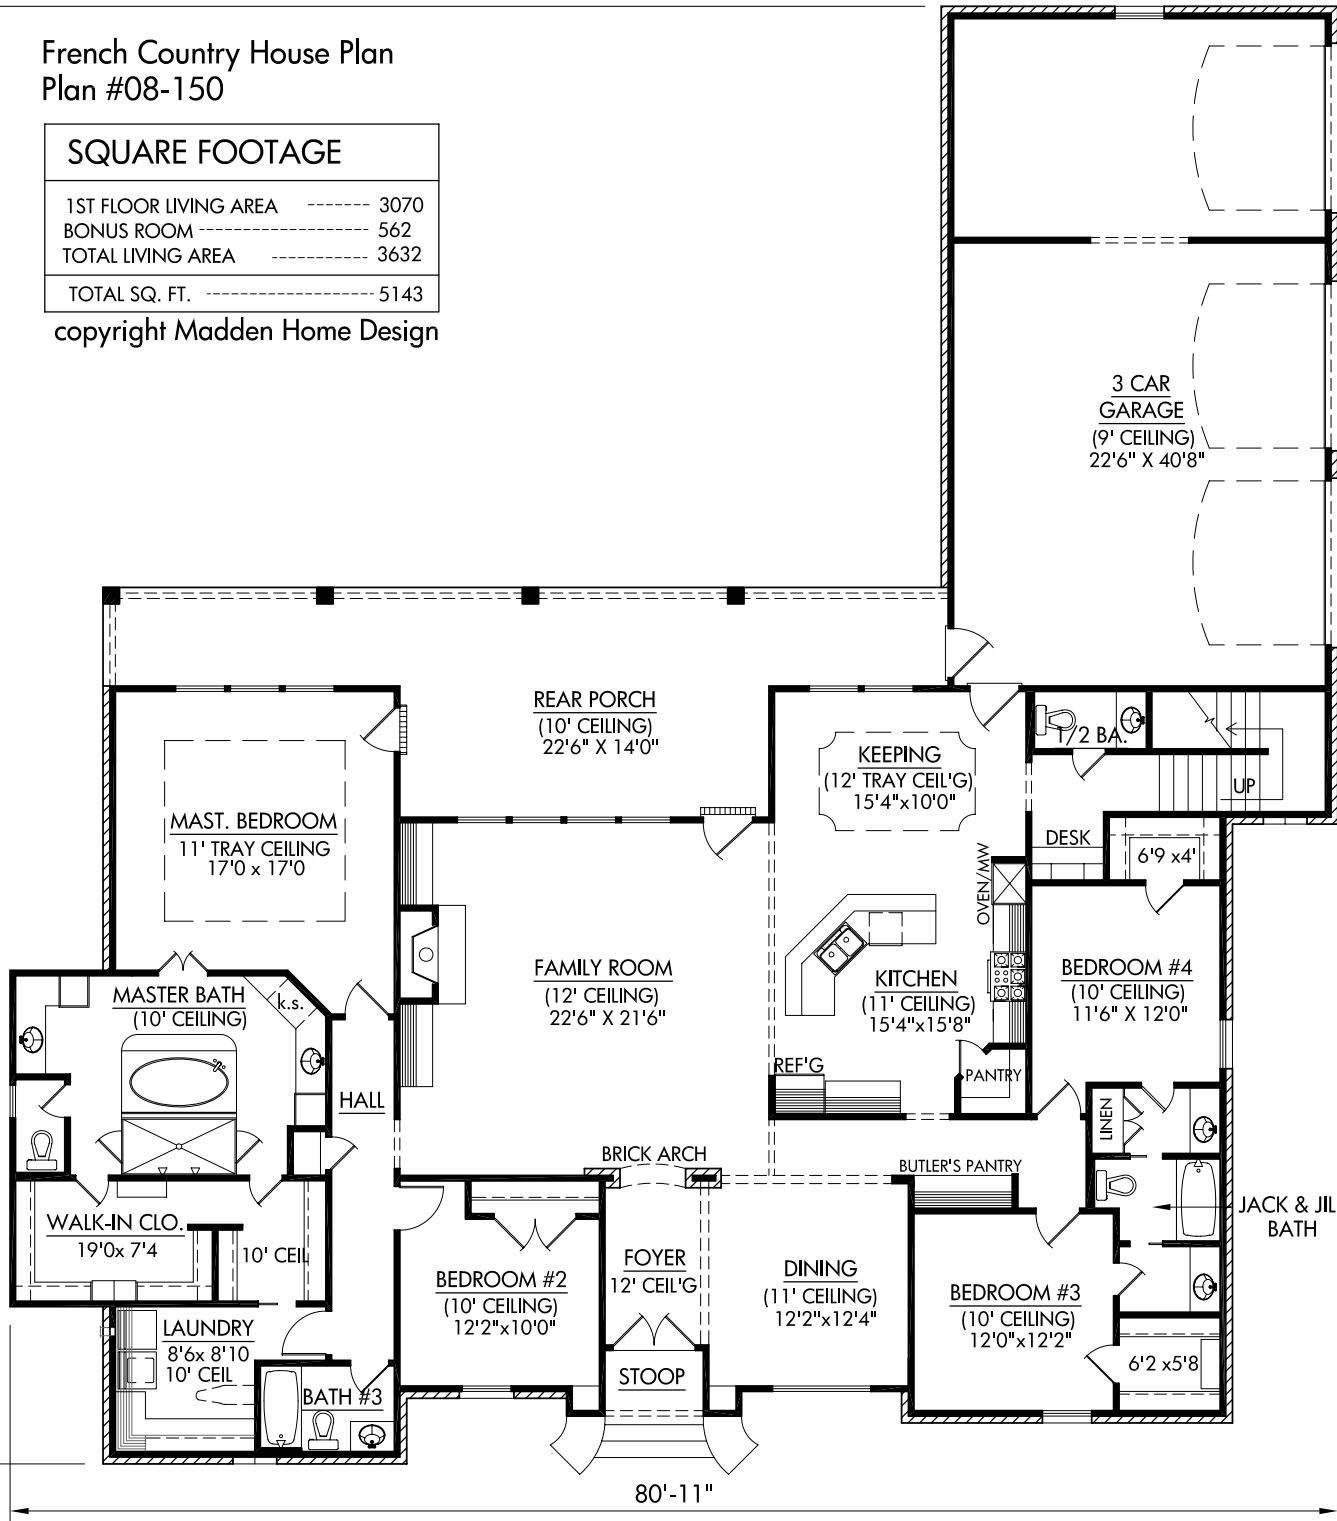

French Country House Plan
Plan #08-150

SQUARE FOOTAGE

1ST FLOOR LIVING AREA	-----	3070
BONUS ROOM	-----	562
TOTAL LIVING AREA	-----	3632
TOTAL SQ. FT.	-----	5143

copyright Madden Home Design

88'-10"

80'-11"