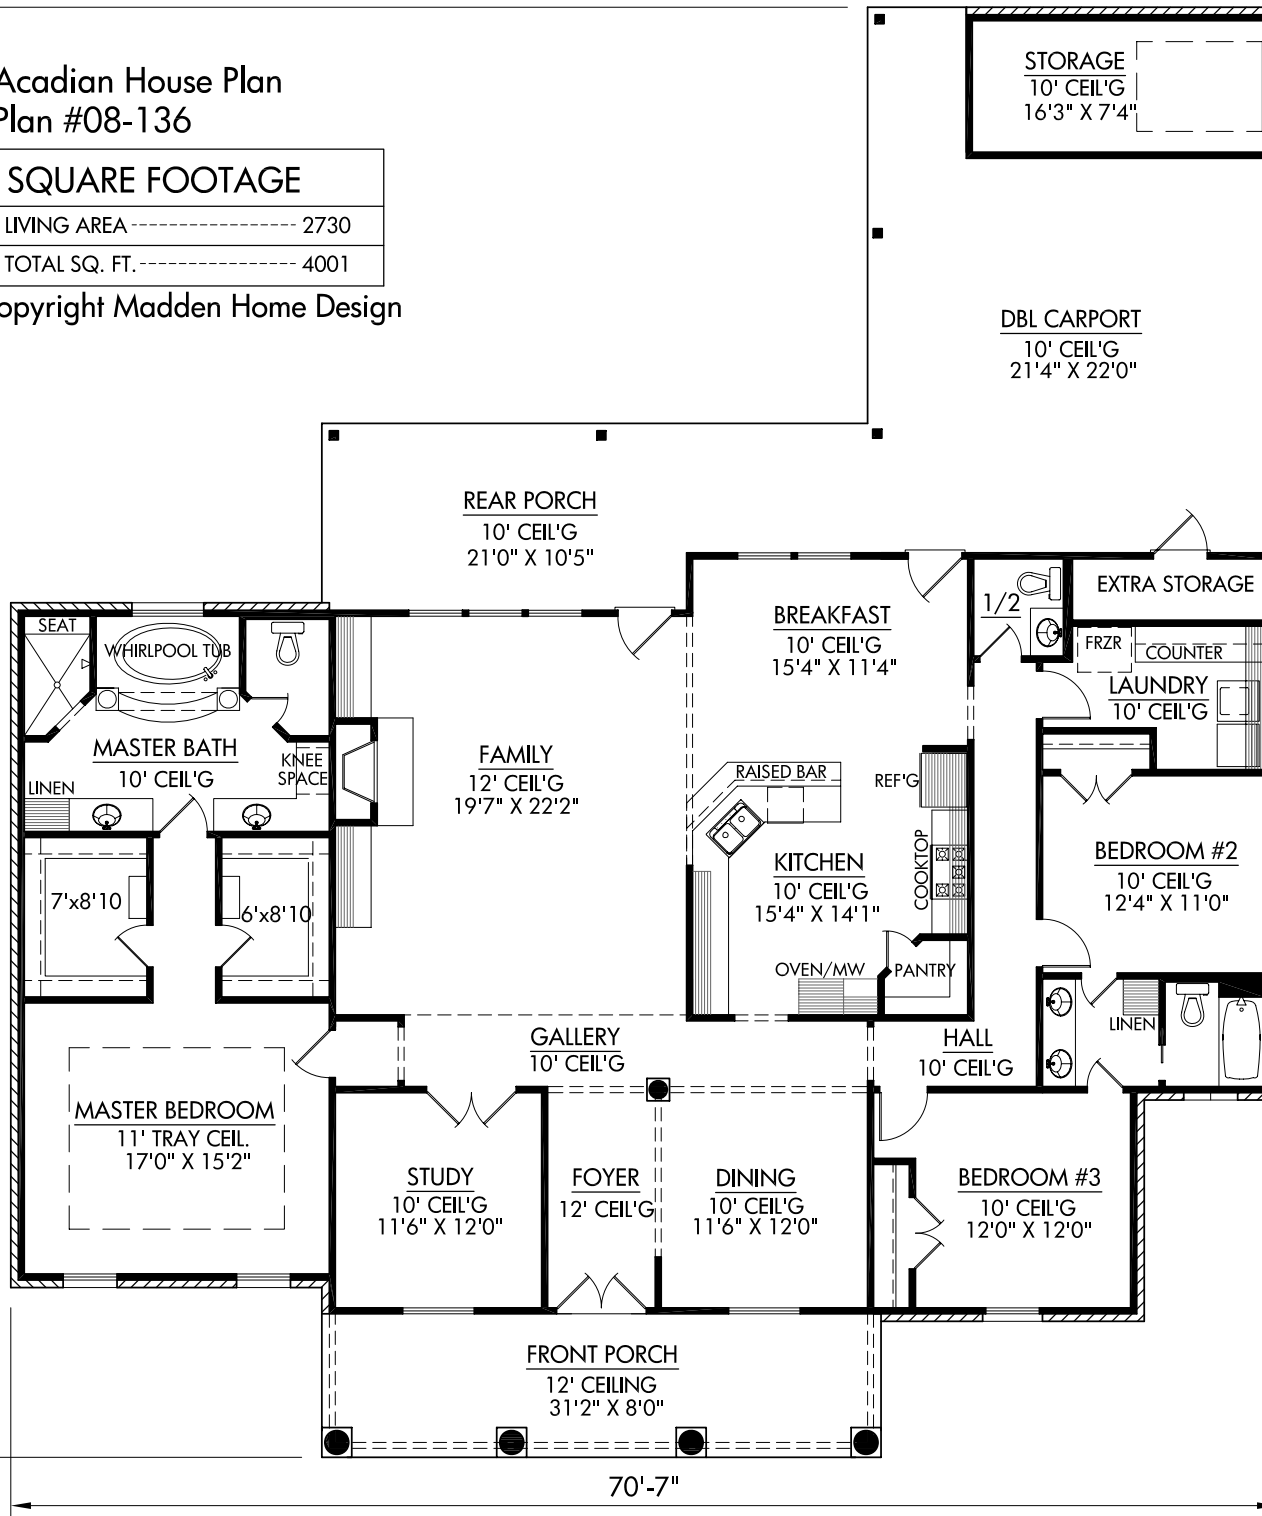

Acadian House Plan  
Plan #08-136

SQUARE FOOTAGE

LIVING AREA ----- 2730

TOTAL SQ. FT. ----- 4001

copyright Madden Home Design

80'-10"

70'-7"